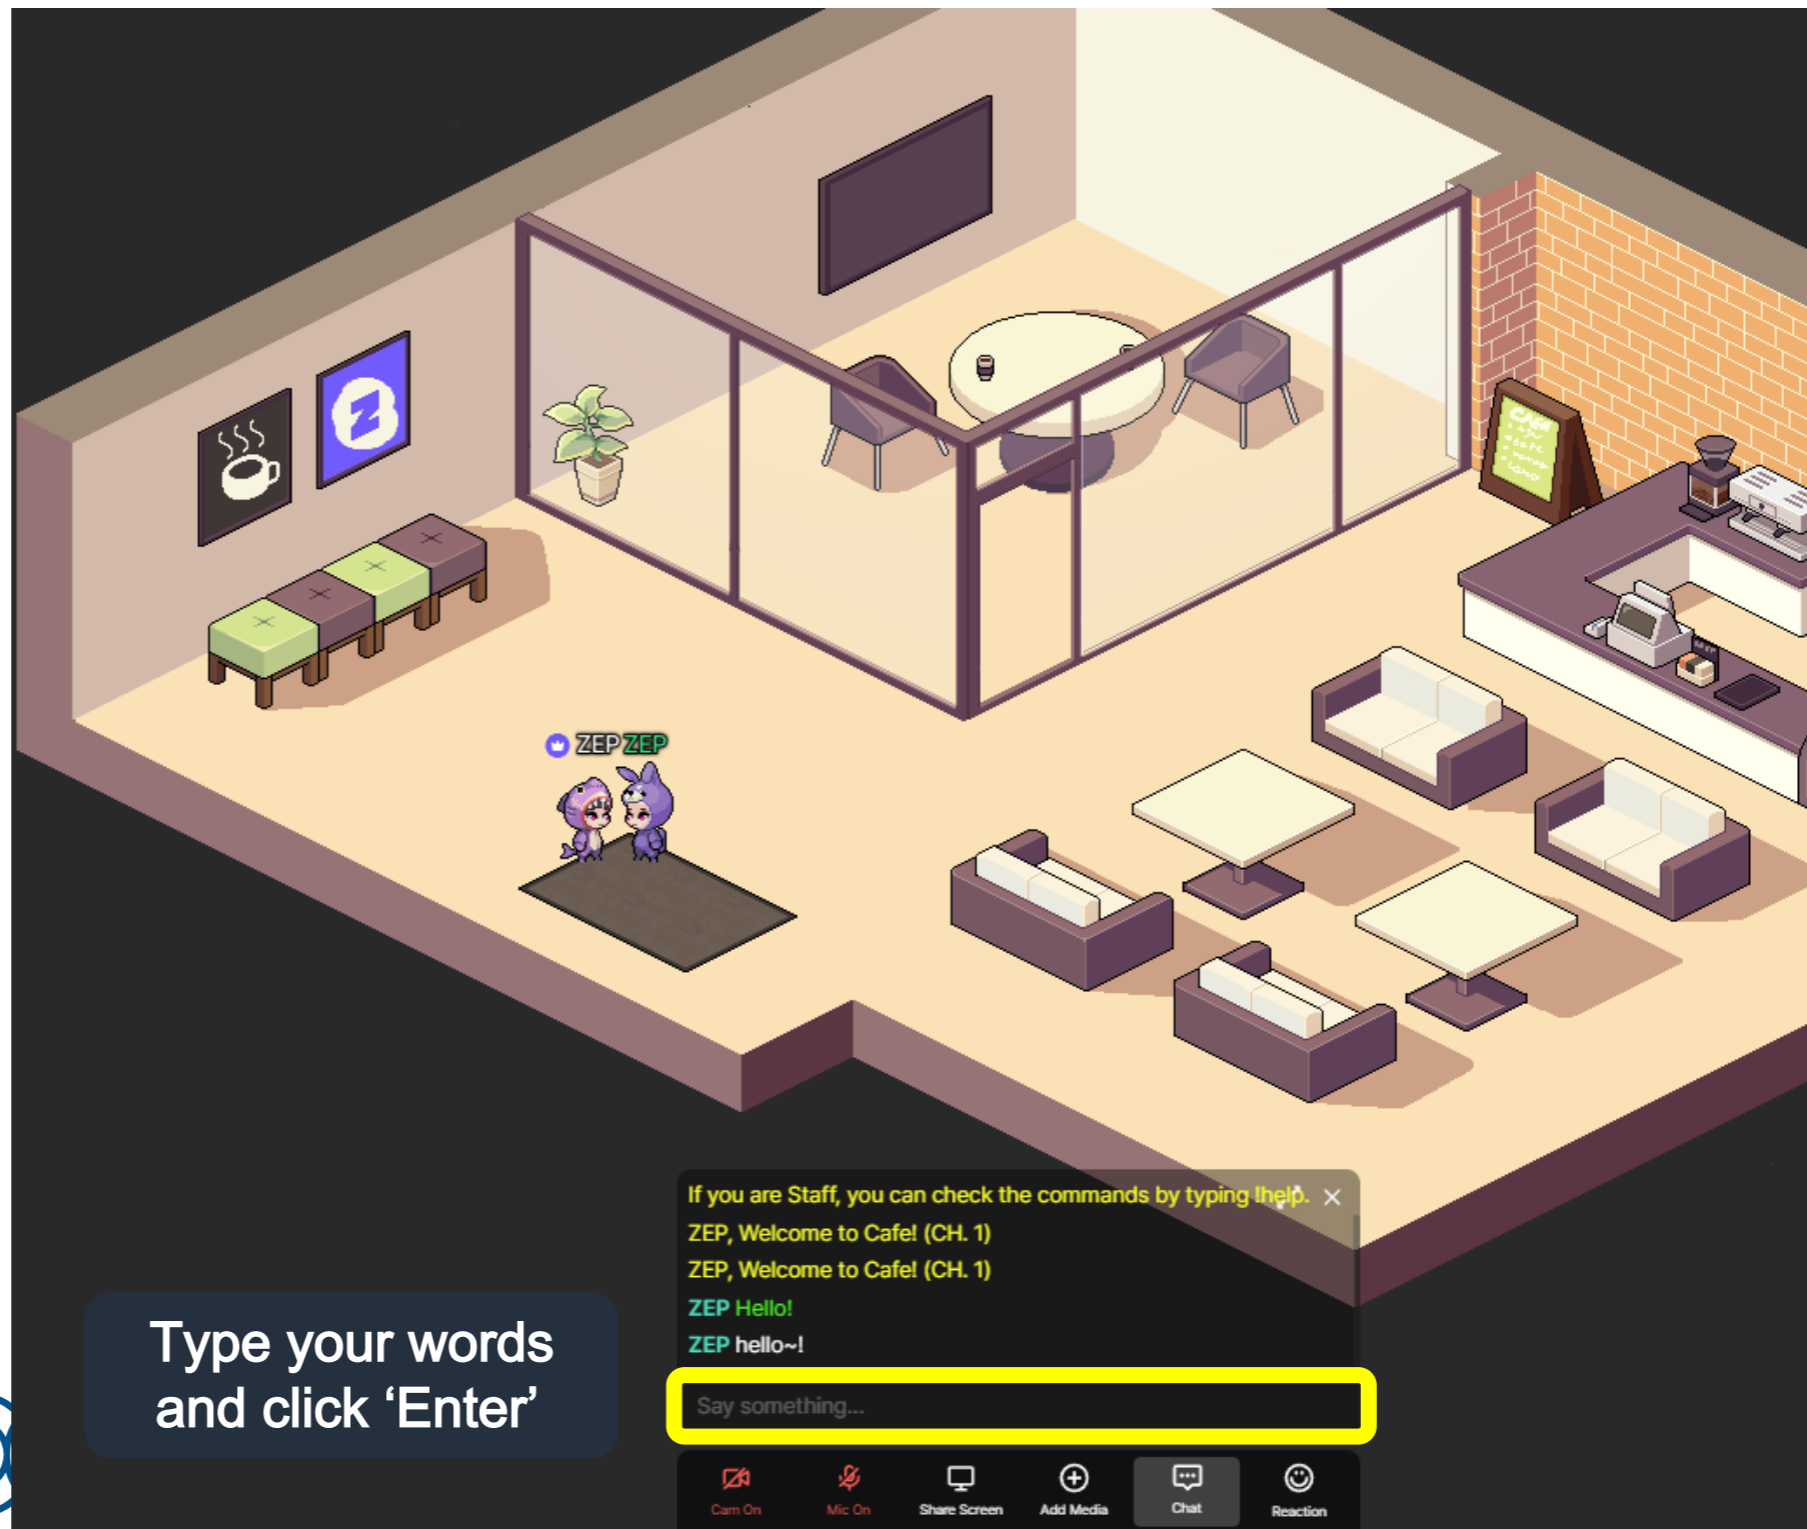

Basic Tutorial

ZEP is a virtual space where you can move, speak, and interact with other community members and objects.

01. Movement & Trigger

Use A, S, W, D or Arrow keys for movement

Press F key to trigger video, image and portal.

ZEP User Guide

Profile settings

Username
KGCCI_Anna

Status
Admin

Hair Clothing Skin Face NFT

Design your Avatar

Make sure to save it

Save

Random avatar

Sebastian Wolf
Communications Office

Entrance / Lobby

Basic Tutorial

ZEP User Guide 03. Chatting

Korean-German Chamber
of Commerce and Industry
한독상공회의소

Basic Tutorial

ZEP User Guide 04. Audio/Video Settings

The image shows a split-screen view of the ZEP interface. On the left is a sidebar menu with the following items: 'Copy Invite Link', 'Entry Code 3865046', 'Mini-Games', 'CH Channel 1', 'Map Editor', 'Help', 'Settings' (highlighted with a yellow box), 'Notice', and 'Teleport'. On the right is a virtual career fair scene with a character on a stage and a chat window. A callout box with the text 'Click 'Settings'' points to the 'Settings' menu item.