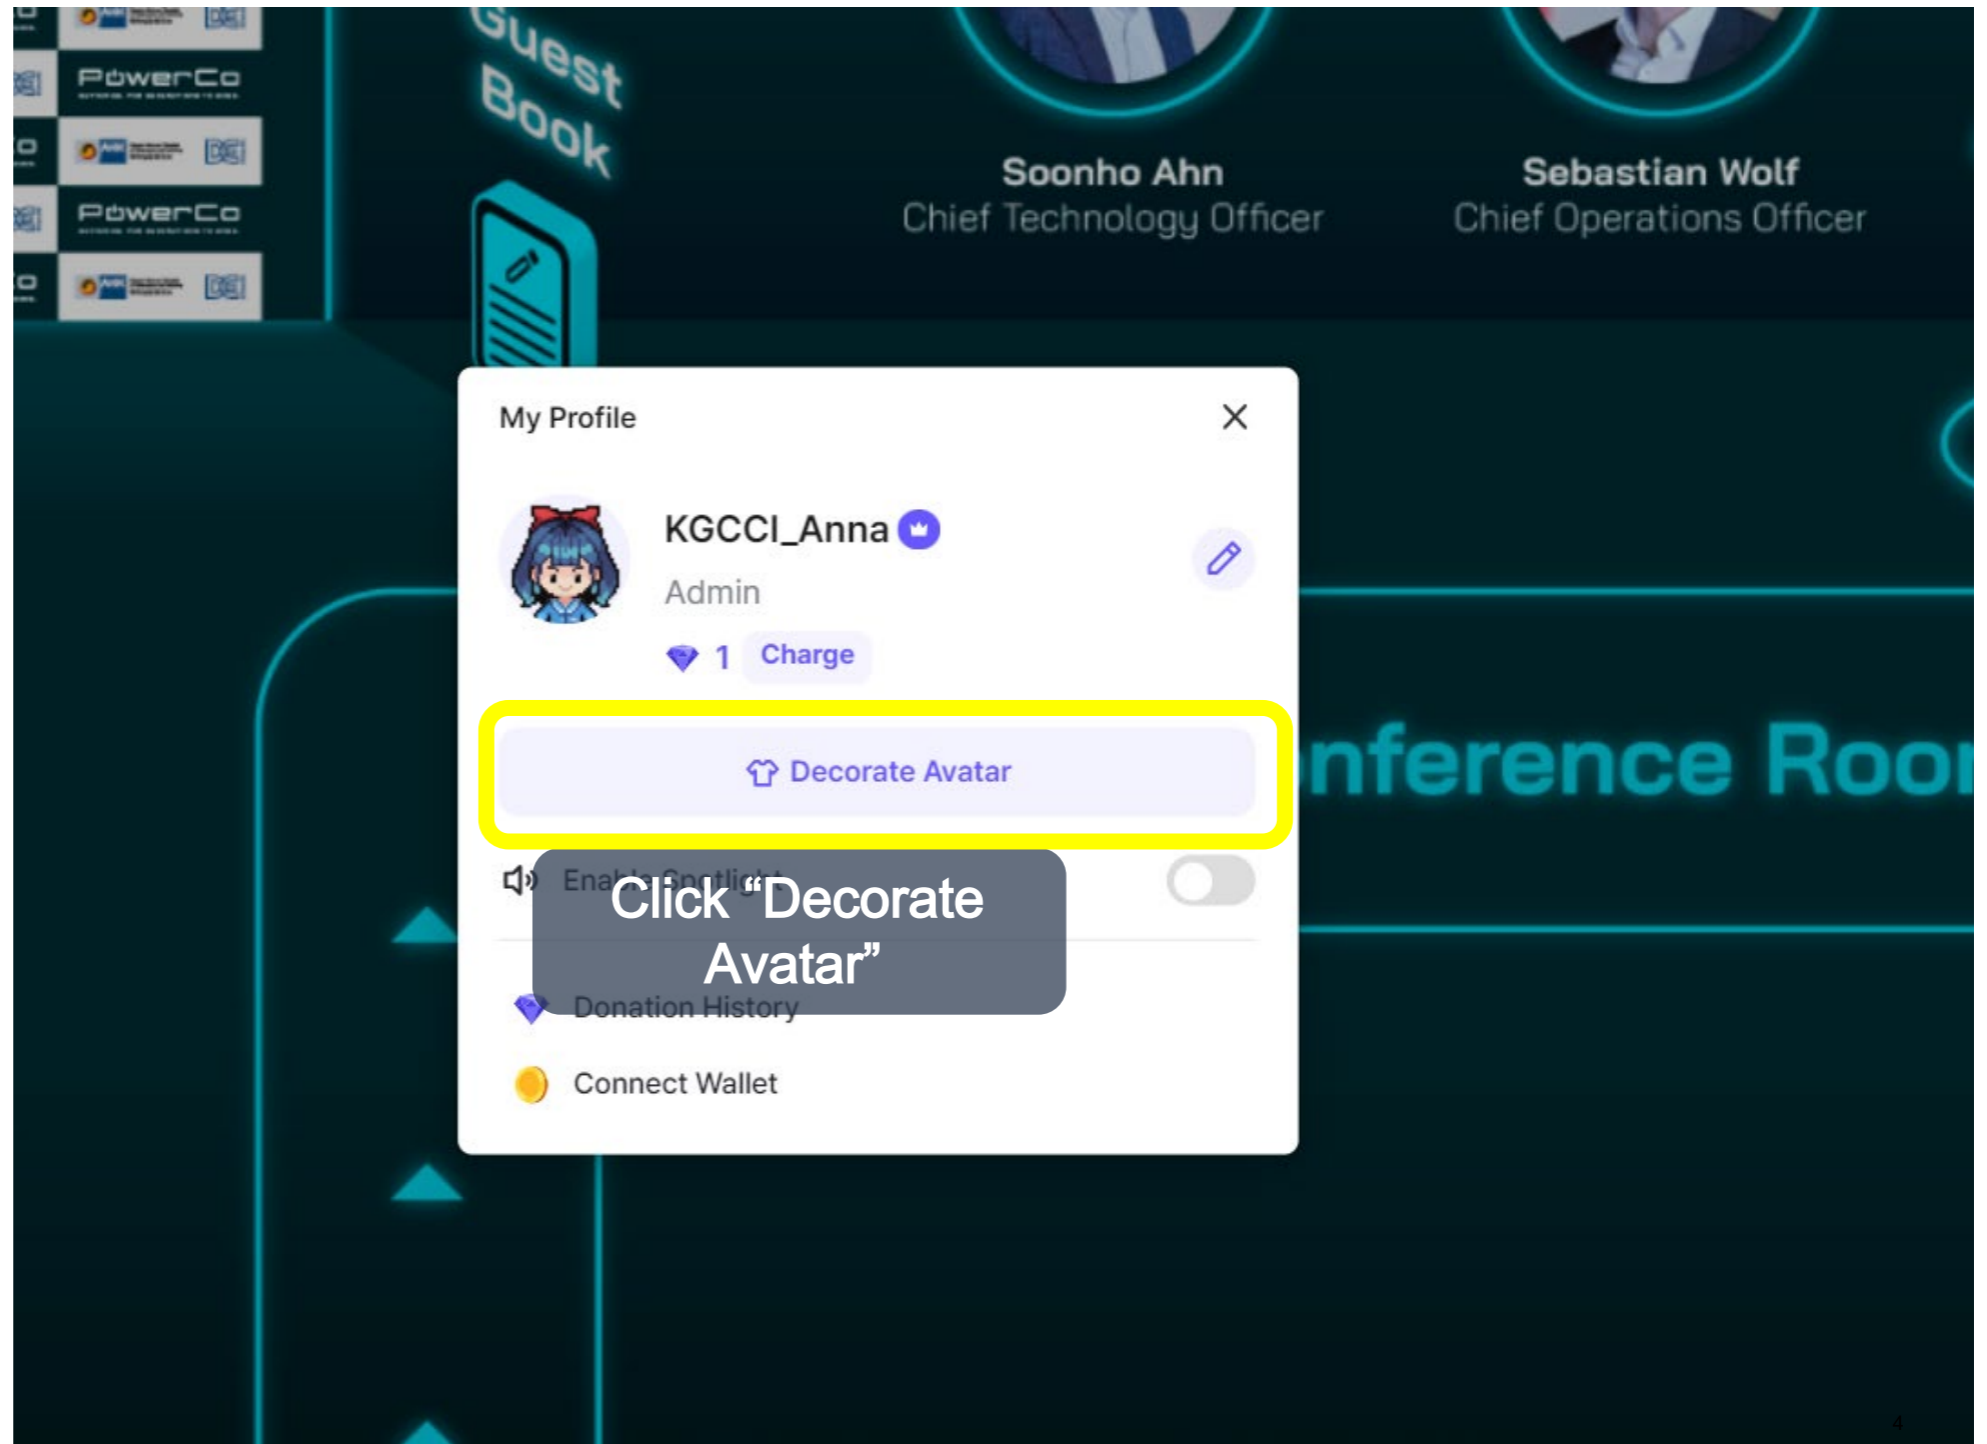

Basic Tutorial

ZEP is a virtual space where you can move, speak, and interact with other community members and objects.

01. Movement & Trigger

Use A, S, W, D or Arrow keys for movement

Press F key to trigger video, image and portal.

Basic Tutorial

02. Avatar Setup

ZEP User Guide

Basic Tutorial

02. Avatar Setup

ZEP User Guide

Basic Tutorial

02. Avatar Setup

Random avatar

Sebastian Wolf
Communications Office

Entrance / Lobby

Basic Tutorial

ZEP User Guide 03. Chatting

Korean-German Chamber
of Commerce and Industry
한독상공회의소

Basic Tutorial

ZEP User Guide 04. Audio/Video Settings

The image shows a split-screen view of the ZEP interface. On the left is a sidebar menu with the following items: 'Copy Invite Link', 'Entry Code 3865046', 'Mini-Games', 'CH Channel 1', 'Map Editor', 'Help', 'Settings' (highlighted with a yellow box), 'Notice', and 'Teleport'. On the right is a virtual career fair scene with a character on a stage and a chat window. A callout box with the text 'Click 'Settings'' points to the 'Settings' menu item.