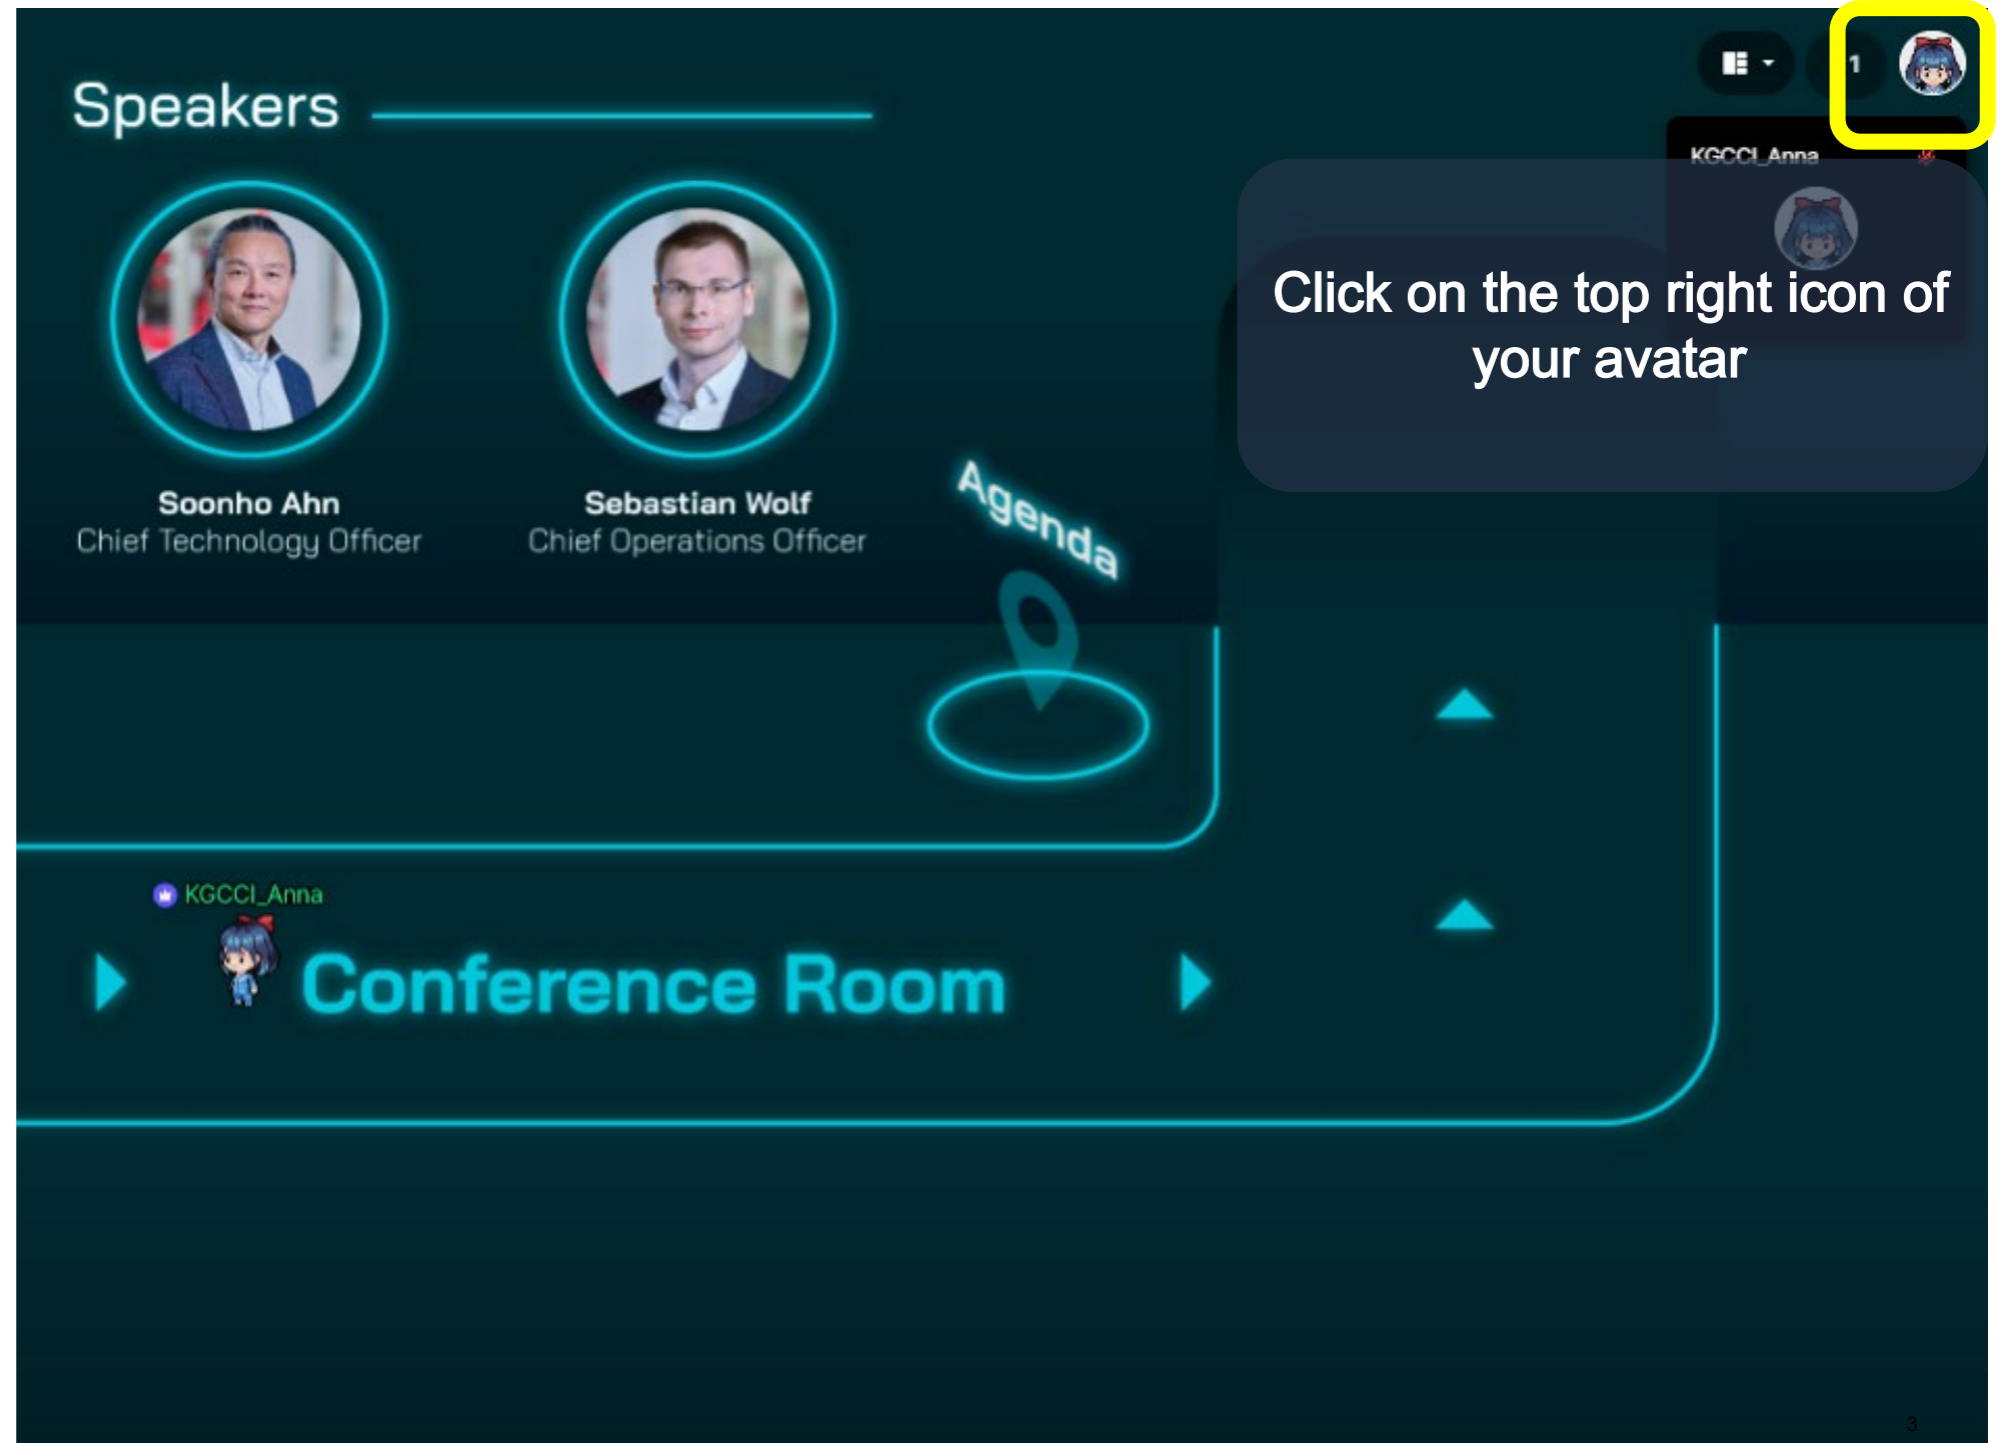

Basic Tutorial

02. Avatar Setup

ZEP User Guide