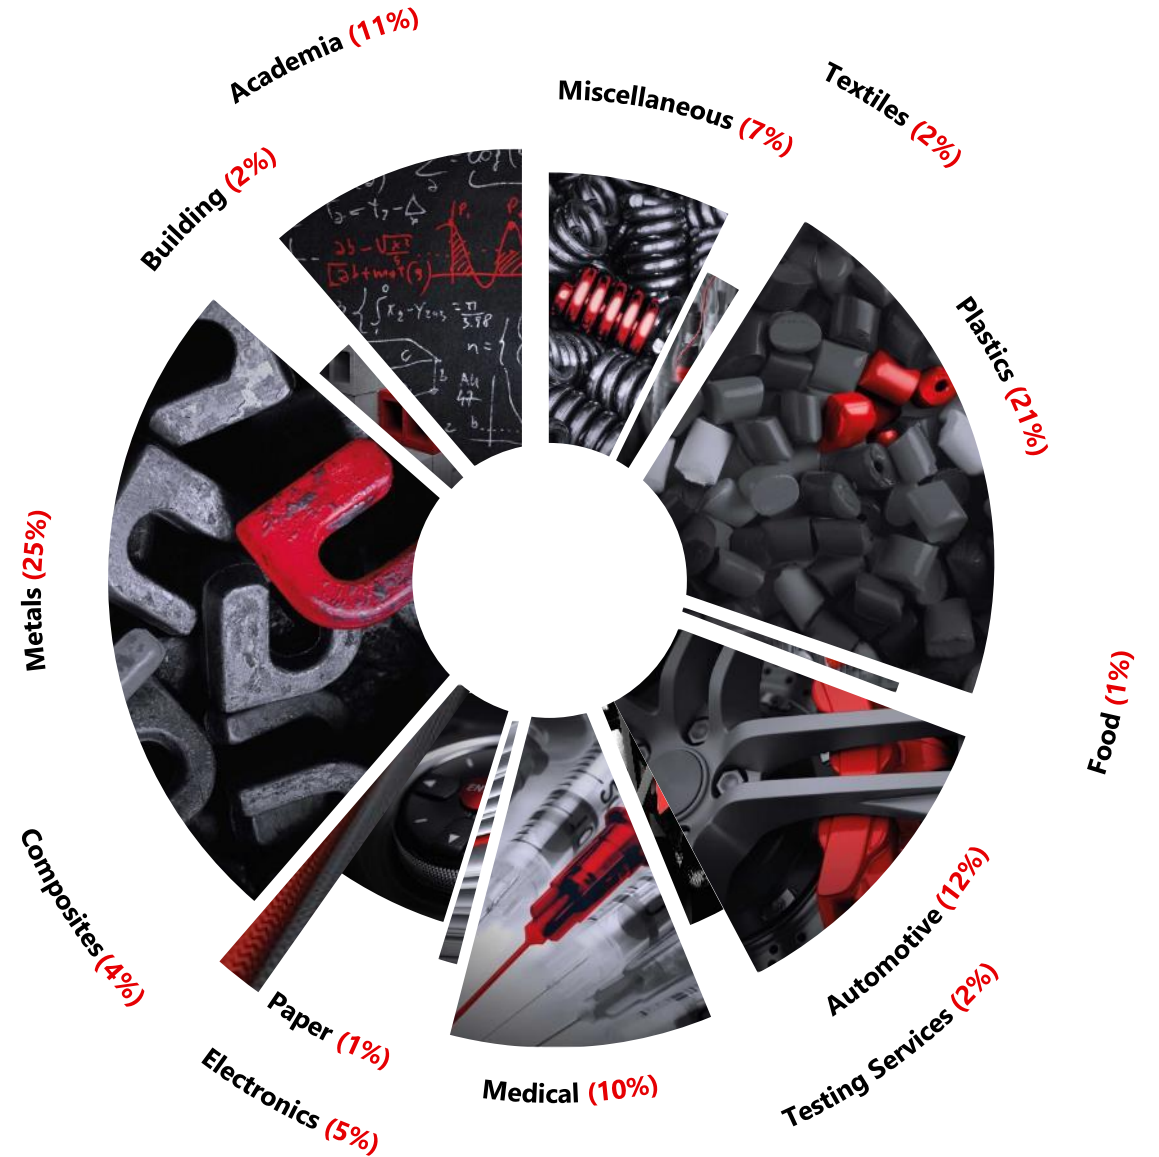

🏭 ZwickRoell - Production sites

● ZwickRoell - Sales partners

**We take pride in
our employees**

**+200 product- &
industry experts**

**1,700
employees
worldwide**

**seventy-five
trainees**

**7
members of
standards
committees**

Industries & Solutions

01

Industry breakdown

* cross-industry topic spanning various other industries (e.g. academia, plastics, aerospace, automotive, energy, ...)

Modular Variety

The right solution for any test requirement