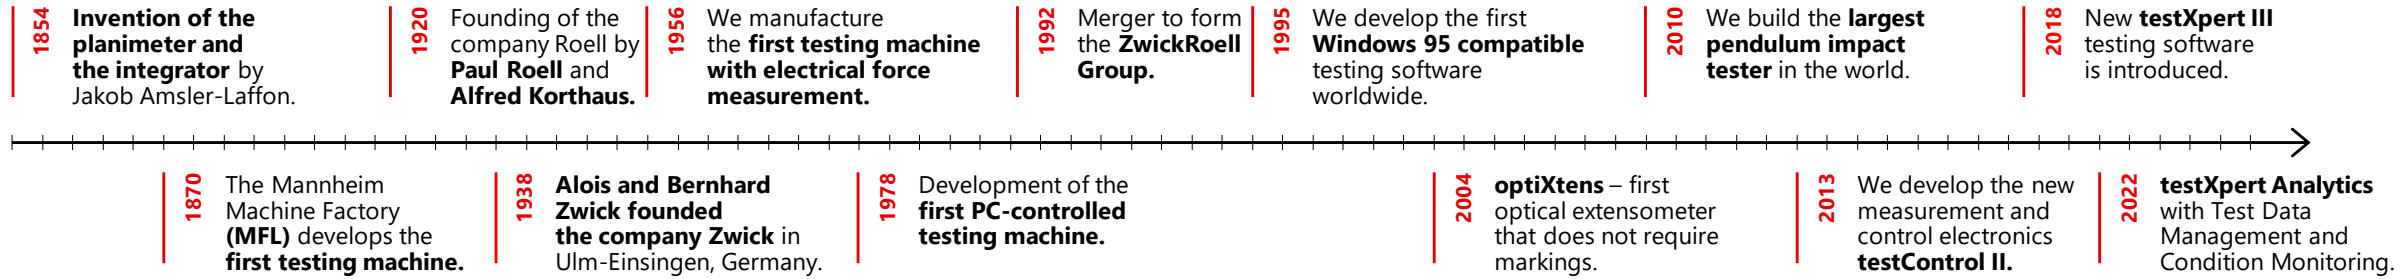

Your Partner in Materials Testing

For over 160 years. And into the future.

Over 160 Years Experience

Innovation Based on Tradition

Made by ZwickRoell Perspective in Numbers

Headquartered in Ulm

Min. 10 years spare
parts availability
guaranteed

CO₂
neutral since 2014

85%

in-house
production depth

ZwickRoell – Perspective in Numbers:

+ 15 product groups

**+
85
million**

tests performed with our
machines every year

Custom-fit solutions
and reliable test results
that you can rely on.