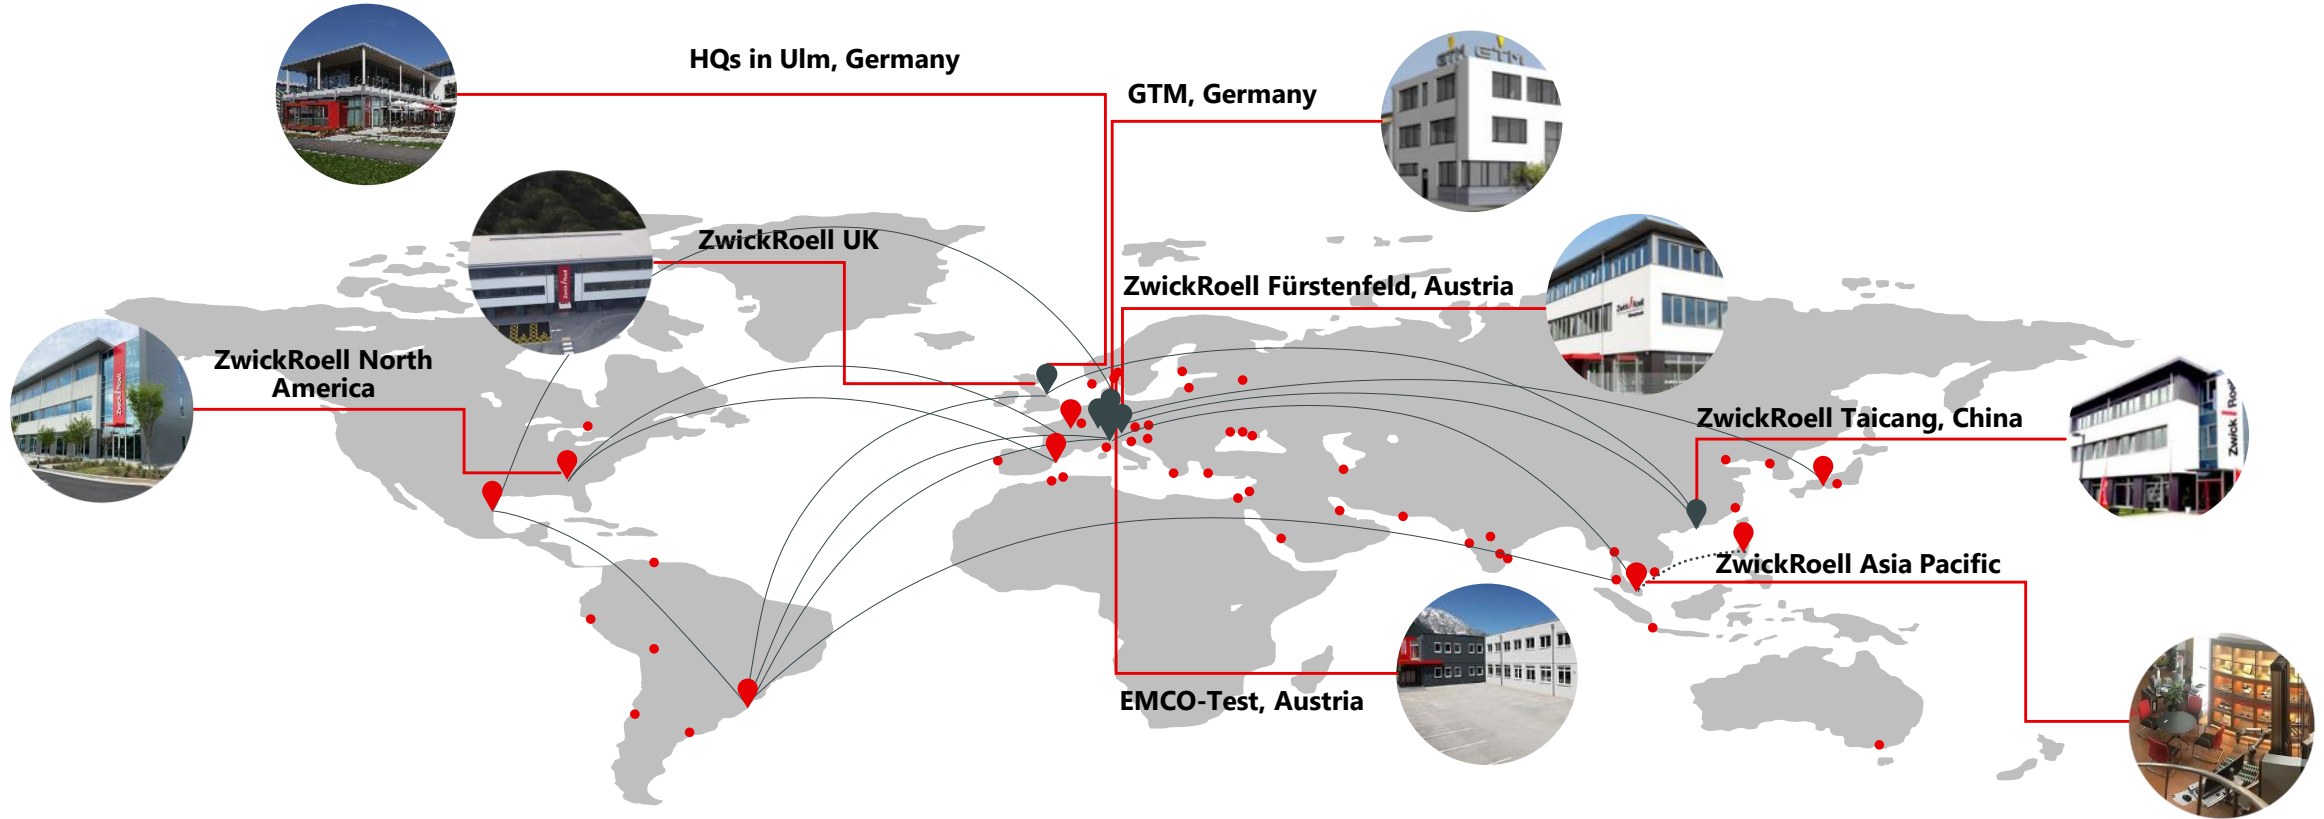

For over 160 years.
And into the future.

Our more than 1,700
employees make sure
of it with competence,
openness and passion.

Klaus Cierocki
Chairman of the Board

€ Solutions for **+20**
industries

+ 600 standard test
programs in testXpert

**€
255
million
in sales**

in 2021

Founded in Germany - Home in every continent

We are represented with production sites, subsidiaries and sales partners in over 50 countries.

📍 ZwickRoell - Subsidiaries around the world