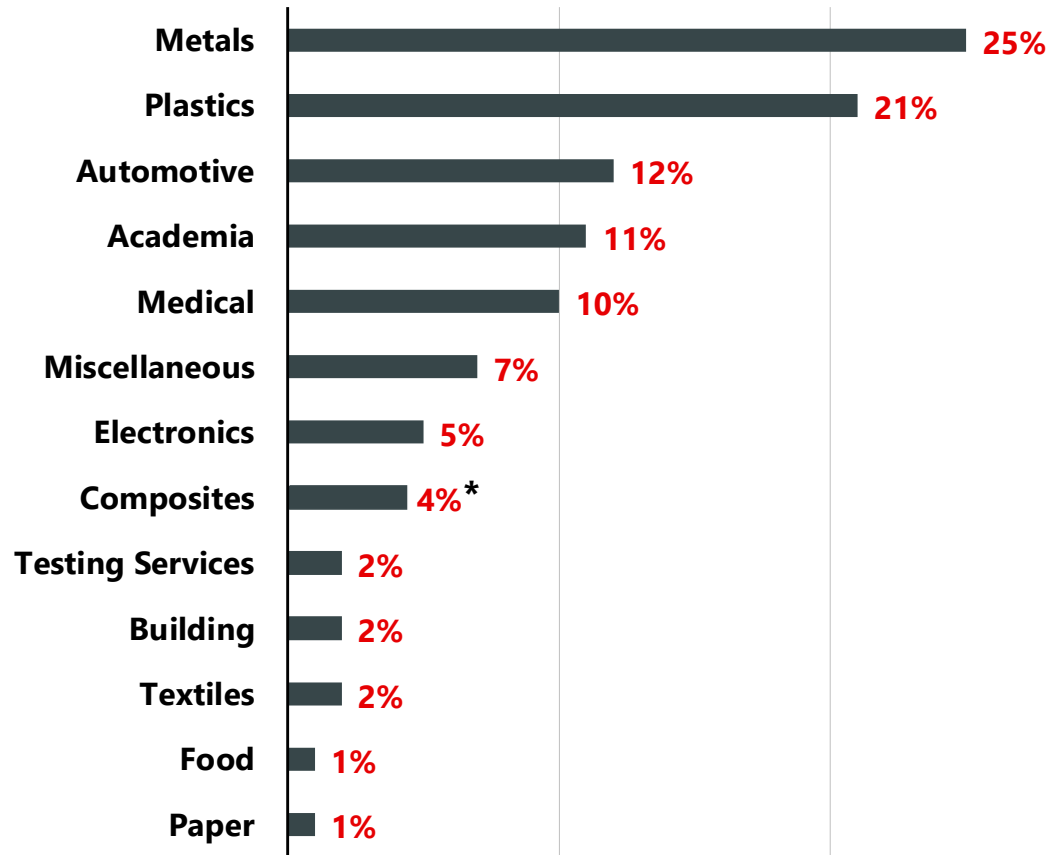

🏭 ZwickRoell - Production sites

● ZwickRoell - Sales partners

**We take pride in
our employees**

**+200 product- &
industry experts**

**1,700
employees
worldwide**

**seventy-five
trainees**

**7
members of
standards
committees**

Industries & Solutions

01

Industry breakdown

* cross-industry topic spanning various other industries (e.g. academia, plastics, aerospace, automotive, energy, ...)

Modular Variety

The right solution for any test requirement